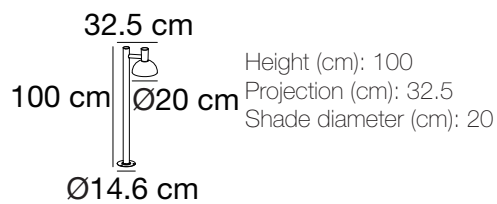

nordlux®

Arki 100

Arki 100

Item number: 2118108003 Black
 EAN: 5704924004681

Packaging unit 2
 Material: Metal/Plastic
 IP54, Class 1 (Earth contact), 230V
 E27, Max. 20W, Light source not included
 Parallel connection possible