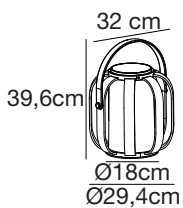

nordlux®

Bob To-Go

Height (cm): 30
Diameter (cm): 32
Shade diameter (cm): 29.4

Bob To-Go

Item number: 2118085062 Nature (brown)
EAN: 5704924004568

Packaging unit 2
Material: Plastic/Plastic
IP44, Class 3 (12V), Cord: 100 cm, Black
Can the cable be replaced? Yes
Switch on the fixture
SOLAR LED, Light source incl. 4w led

Area: Outdoor

Lightsource info (pr. lightsource)

Lumen: 300
Lumen/Watt: 75
Lifetime: 30000
On/Off: 15000
Colour temperature: 2700K
RA: 80
Beam angle: 240°
Dimmable: No

Energy class A+

Bob is a modern, solar powered and transportable lamp designed by Danish designers Says Who. Design and functionality comes perfectly together - just grab the cordless lamp by the handle and place it wherever you need it. Bob creates a cosy ambience in the garden or on the terrace by turning on automatically when darkness falls. Suitable to place on Kettle spike or tripod, if you want to elevate your light.