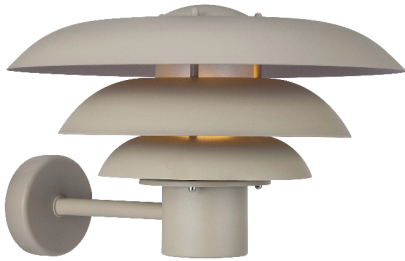

KURNOS 35 | WALL LIGHT | SANDED

2118071008

nordlux®

Voltage (V): 220-240 Volt
 IP degree: IP54
 Maximum bulb wattage (W): 20W
 Class (Class 1, Class 2, Class 3):
 Class 1 (Earth contact)
 Bulb base: E27
 Parallel connection: True

Height (cm): 23.7
 Width (cm): 38.6
 Shade Diameter (cm): 35
 Length (cm): 38.6
 EAN: 5704924010484
 TUN: 2276865
 Item Number: 2118071008

Pcs Per Master Carton: 2
 Sales Box Height (cm): 37
 Sales Box Width(cm): 23.5
 Sales Box Depth (cm): 38
 Sales Box Volume m³ : 0.035
 Product net weight (kg): 1.68

Primary material: Metal
 Secondary material: Plastic
 Suitable for Seaside: No
 Color: Sanded

• Parallel connection possible • Only one visible screw

The Kurnos wall light has a classic and modern design that is perfect for your entrance, driveway, terrace or any other outdoor space. The curved shades ensure a functional, yet glare-free and diffused light. Carried out in a soft, sandy colour.