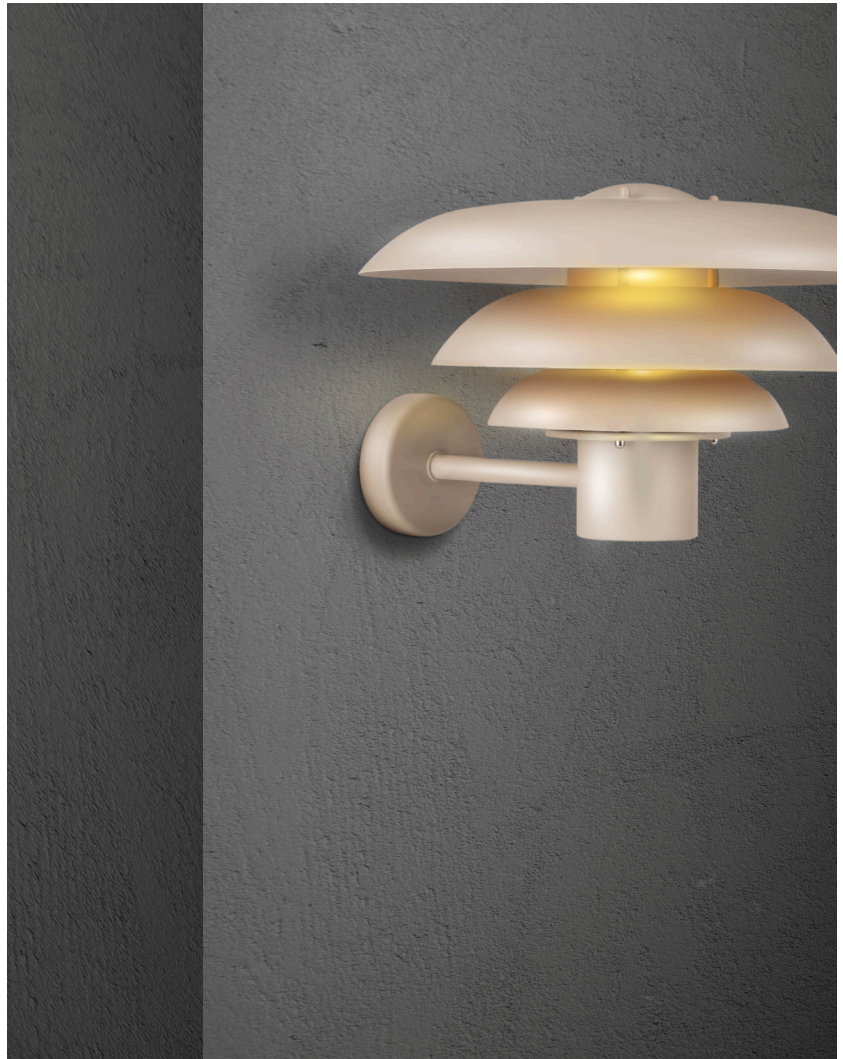

KURNOS 35 | WALL LIGHT | SANDED

2118071008

nordlux®

Voltage (V): 220-240 Volt
 IP degree: IP54
 Maximum bulb wattage (W): 20W
 Class (Class 1, Class 2, Class 3):
 Class 1 (Earth contact)
 Bulb base: E27
 Parallel connection: True

Height (cm): 23.7
 Width (cm): 38.6
 Shade Diameter (cm): 35
 Length (cm): 38.6
 EAN: 5704924010484
 TUN: 2276865
 Item Number: 2118071008

Pcs Per Master Carton: 2
 Sales Box Height (cm): 37
 Sales Box Width(cm): 23.5
 Sales Box Depth (cm): 38
 Sales Box Volume m³ : 0.035
 Product net weight (kg): 1.68

Primary material: Metal
 Secondary material: Plastic
 Suitable for Seaside: No
 Color: Sanded

• Parallel connection possible • Only one visible screw

The Kurnos wall light has a classic and modern design that is perfect for your entrance, driveway, terrace or any other outdoor space. The curved shades ensure a functional, yet glare-free and diffused light. Carried out in a soft, sandy colour.