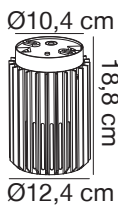

## Matrix

Height (cm): 18.8  
Shade diameter (cm): 12.4