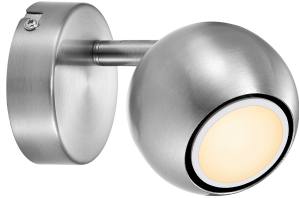

CHICAGO | WALL LIGHT | BRUSHED STEEL

2113221032

nordlux[®]

Voltage (V): 220-240 Volt
IP degree: IP20
Maximum bulb wattage (W): 10W
Class (Class 1, Class 2, Class 3):
Class 1 (Earth contact)
Bulb base: GU10
Parallel connection: False

Primary material: Metal
Color of the cable: Black
Length of the cable (cm): 150
Surface material of the cable:
Plastic
Is the cable replaceable: False
Color: Brushed steel

Height (cm): 10.5
Width (cm): 14.5
Shade Diameter (cm): 8
Lenght (cm): 14.5

• Contemporary style • Tilting and turning shade

Chicago is a small, classic wall light that can be tilted in the direction, you need. The streamlined, curved design fits into most interior designs and rooms and provides a practical, evenly distributed light.