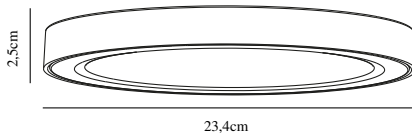

SÖLLER 22 | BATH LIGHTING | WHITE

2110746101

nordlux®

Voltage (V): 230 Volt
 IP degree: IP20/44
 Class (Class 1, Class 2, Class 3):
 Class 2 (Double isolated)
 Bulb base: LED Module

Primary material: Plastic
 Secondary material: Plastic
 Color: White

Height (cm): 2.5
 Projection (cm): 2.5

EAN: 5704924007415
 TUN: 2160546
 Item Number: 2110746101
 Pcs Per Master Carton: 3
 Sales Box Height (cm): 24

Sales Box Width(cm): 28.8
 Sales Box Depth (cm): 3.7
 Sales Box Volume m³ : 0.0026
 Product net weight (kg): 0.51