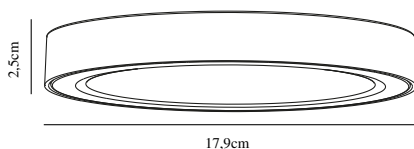

SÖLLER 17 | BATH LIGHTING | WHITE

2110736101

nordlux®

Voltage (V): 230 Volt
 IP degree: IP20/44
 Class (Class 1, Class 2, Class 3):
 Class 2 (Double isolated)
 Bulb base: LED Module

Primary material: Plastic
 Secondary material: Plastic
 Color: White

Height (cm): 2.5
 Projection (cm): 2.5

EAN: 5704924007392
 TUN: 2160544
 Item Number: 2110736101
 Pcs Per Master Carton: 3
 Sales Box Height (cm): 18.5

Sales Box Width(cm): 23.8
 Sales Box Depth (cm): 3.7
 Sales Box Volume m³ : 0.0016
 Product net weight (kg): 0.37