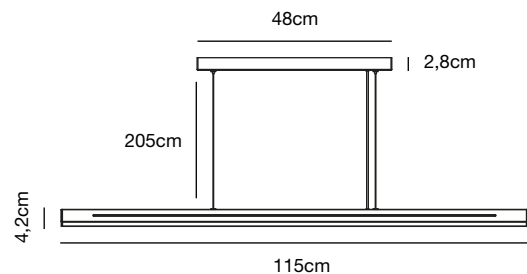

Features

- Minimalist and industrial design
- Very high light output 2600 lumen
- Moodmaker™ 3-step dimmable on wall switch
- 5 year LED guarantee
- Memory function remembers your last dimmer setting