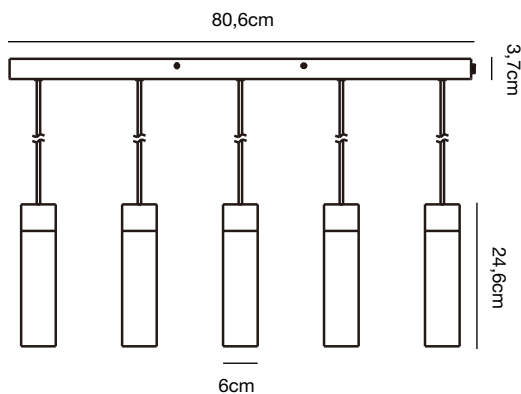

Black
2112751003

Bend Wall

Masterbox	Qty 3
Size	H: 21 cm, W: 12 cm, D: 31,8 cm, Shade Ø: 12 cm, Pipe Ø: 1,6 cm, Base Ø: 11 cm, Tilt angle: 90°
Material	Metal/Aluminium
IP Class	IP20, Class 3
Cable	Textile cable: Black 150 cm non replaceable
Light source	Fixed LED, Incl. 5W LED, Incl. Touch, Lumen 480, Kelvin 2700, Life hours 20.000, RA 80, Beam angle 110°,

Features

- Scandinavian minimalistic design
- Moodmaker™ Touch dimmable on fixture
- Adjustable arm and turn of lamp head for a directional light
- 5 year LED guarantee