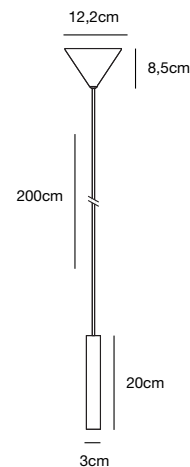

Moodmaker™ 3-step dimmable on wall switch