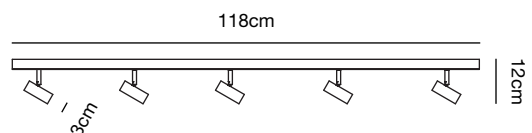

Moodmaker™ 3-step dimmable on wall switch