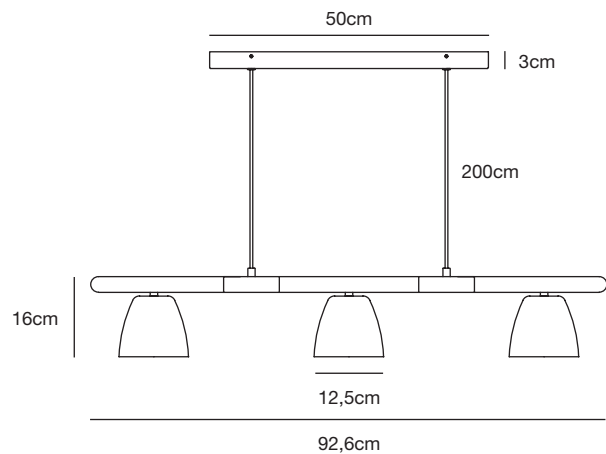

Features

- Soft natural design
- Elegant mix of wood and metal
- FSC certified ash wood

Scandinavian Minimalism