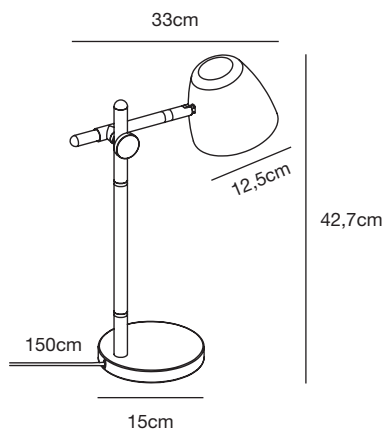

2021/2022

Theo Table

Masterbox	Qty 2
Size	H: 42,7 cm, W: 15 cm, L: 33 cm, Shade Ø: 12,5 cm, Pipe Ø: 1,9 cm, Base Ø: 15 cm, Tilt angle: 90°
Material	Metal/Wood
IP Class	IP20, Class 2
Cable	Textile cable: Black 150 cm non replaceable Switch on cable
Light source	GU10, Max. 35W, Excl. light source,

Features

- Soft natural design
- Elegant mix of wood and metal
- FSC certified ash wood
- Adjustable lamp head for a directional light

Theo Pendant

Masterbox	Qty 2
Size	H: 16 cm, W: 92,6 cm, Shade Ø: 12,5 cm
Canopy	Color: Black, Material: Metal Base Mount: 50x4 cm, H: 3 cm
Material	Metal/Wood
IP Class	IP20, Class 2
Cable	Textile cable: Black 200 cm non replaceable
Light source	GU10, Max. 35W, Excl. light source,