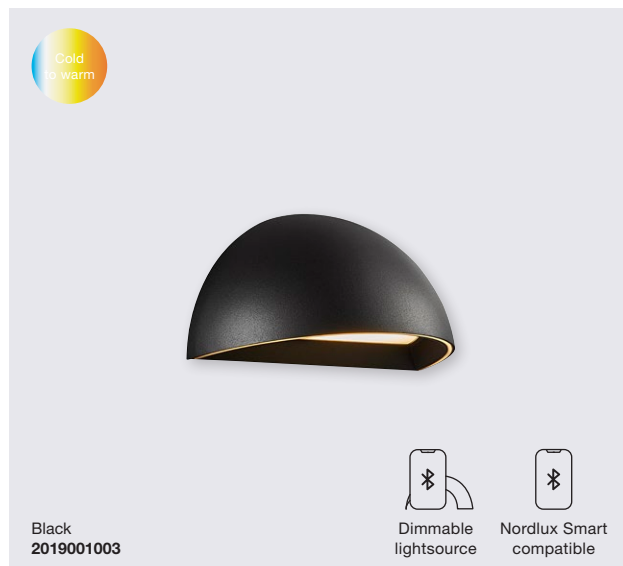

Black  
2118201003

Grey  
2019001010

## Grip Smart Wall by Maria Berntsen

<b>Masterbox</b>	Qty 3
<b>Size</b>	H: 18 cm, W: 15 cm, D: 9,7 cm
<b>Material</b>	Aluminium/Plastic
<b>IP Class</b>	IP54, Class 1
<b>Light source</b>	Fixed LED, Incl. 9W LED, Lumen 830, Kelvin 2200/6500, Life hours 30.000, RA 80, Beam angle 120°, Only dimmable via Nordlux smart app or remote

### Features

- Like a piece of jewellery for your house
- Build-in Nordlux Smart LED
- Cool to warm white light (2200-6500 kelvin)
- Parallel connection possible
- 5 year LED guarantee
- Dimmable through app
- Parallel connection possible

## Arcus Smart Wall

<b>Masterbox</b>	Qty 3
<b>Size</b>	H: 10 cm, W: 20 cm, D: 10 cm
<b>Material</b>	Aluminium/Plastic
<b>IP Class</b>	IP54, Class 1
<b>Light source</b>	Fixed LED, Incl. 9,5W LED, Lumen 440, Kelvin 2700, Life hours 30.000, RA 80, Beam angle 147.60°, Only dimmable via Nordlux smart app or remote