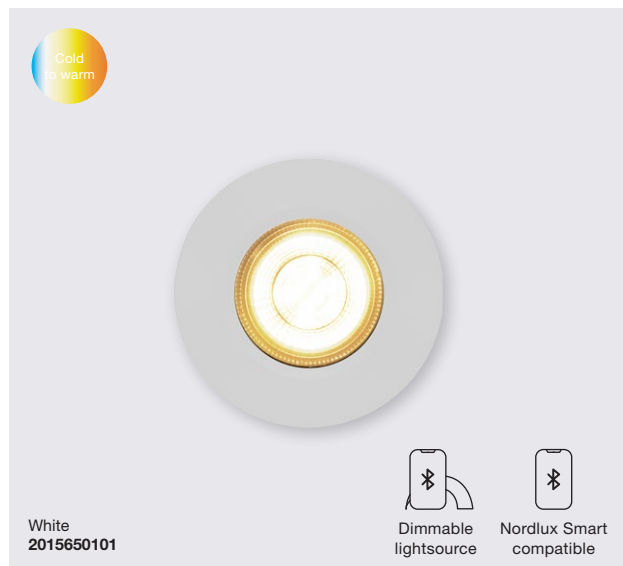

Black  
2110900103

Brushed Nickel  
2110900155

Black  
2015650103

Brushed Nickel  
2015650155

## Don Smart Downlight

<b>Masterbox</b>	Qty 3
<b>Size</b>	H: 5,4 cm, D: 5,4 cm, Ø: 8,5 cm, Ø: 8,5 cm, Mounting min. height: 8,8 cm Cut-out Ø: 7,2 cm
<b>Material</b>	Plastic/Metal
<b>IP Class</b>	IP65, Class 2
<b>Light source</b>	Fixed LED, Incl. 4,7W LED, Lumen 420, Kelvin 2200-6500, Life hours 20.000, RA 80, Beam angle 60°, Only dimmable via Nordlux smart app or remote

### Features

SMART use for dim, white or colour  
IP65 water resistant (water jets from any angle)  
Parallel connection up to 15 pcs.  
5 year LED guarantee  
External driver connector, memory/reset function  
Easy screwless push-in connections (no tooling)

## Dorado Smart Downlight

<b>Masterbox</b>	Qty 6
<b>Size</b>	H: 5,4 cm, Ø: 8,5 cm, Mounting min. height: 6,8 cm Cut-out Ø: 7,2 cm
<b>Material</b>	Plastic/Metal
<b>IP Class</b>	IP65, Class 2
<b>Light source</b>	Fixed LED, Incl. 4,7W LED, Lumen 360, Kelvin 2200-6500, Life hours 20.000, RA 80, Beam angle 36°, Only dimmable via Nordlux smart app or remote