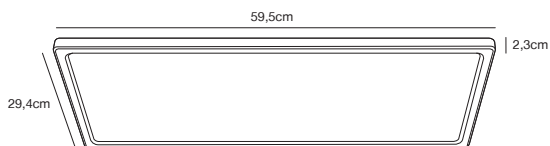

Harlow Smart 60 Ceiling

- Masterbox** Qty 3
- Size** H: 2,3 cm, W: 30 cm, L: 60 cm, D: 2,3 cm
- Material** Plastic/Plastic
- IP Class** IP54, Class 2
- Light source** Lumen 2.100, Kelvin 2700-6500, Life hours 25.000, RA 80, Beam angle 120°, Only dimmable via Nordlux smart app or remote

Features

- SMART use for dim, white or colour
- IP54 protected against dust and water splashing
- Ultra thin design with back light effect
- Parallel, easy push-in connection and side entry
- 5 year LED guarantee

Oja 30 Smart Ceiling

- Masterbox** Qty 3
- Size** W: 29,4 cm, L: 29,4 cm, D: 2,3 cm, Ø: 29,4 cm
- Material** Plastic
- IP Class** IP20, Class 2
- Light source** Fixed LED, Incl. 15W LED, Lumen 1.600, Kelvin 2700-6500, Life hours 25.000, RA 80, Beam angle 120°, Only dimmable via Nordlux smart app or remote