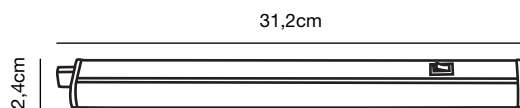

Latona 31 LED Batten

Masterbox	Qty 6
Size	W: 2,4 cm, L: 31,2 cm, D: 3,4 cm
Material	Plastic
IP Class	IP20, Class 2
Light source	Fixed LED, Incl. 5W LED, Incl. 2-Step Moodmaker™, Lumen 420, Kelvin 3000/4000, Life hours 25.000, RA 80, Beam angle 130°, Not dimmable

Features

T5 Batten - Switch on body
 2-Step Moodmaker™ 3000K/4000K
 Ideally suited for under cabinet lighting
 Parallel connection possible
 Connection cable included
 5 year LED guarantee

Latona 56 LED Batten

Masterbox	Qty 6
Size	W: 2,4 cm, L: 56,2 cm, D: 3,4 cm
Material	Plastic
IP Class	IP20, Class 2
Light source	Fixed LED, Incl. 9W LED, Incl. 2-Step Moodmaker™, Lumen 730, Kelvin 3000/4000, Life hours 25.000, RA 80, Beam angle 130°, Not dimmable