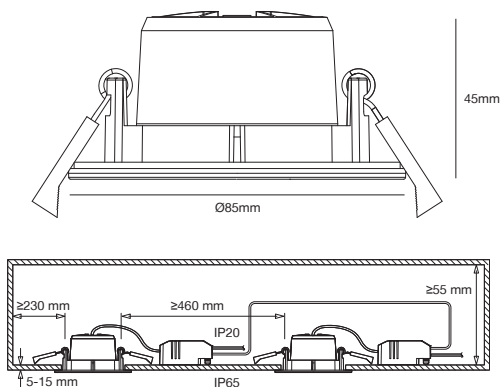

Features

Downlighter for mounting directly into insulation
External connector block/driver included
Screwless connections
Parallel connection possible up to 15 pcs.
5 year LED guarantee