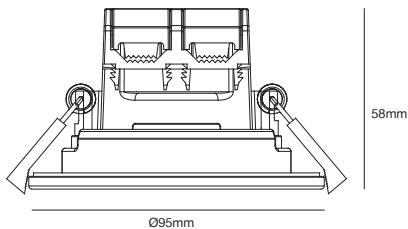

Black
2110360103

Alec Downlight

Masterbox	Qty 3
Size	H: 5,8 cm, D: 5,8 cm, Ø: 9,5 cm, Mounting min. height: 7,8 cm Cut-out Ø: 7,3 cm
Material	Plastic/Plastic
IP Class	IP20/44, Class 2
Light source	Fixed LED, Incl. 6,1W LED, Incl. 3-Step Moodmaker™, Lumen 480, Kelvin 3000, Candela 750, Life hours 20.000, RA 80, Beam angle 36°, Not dimmable

Features

- 3-Step Moodmaker™ dimmer 100%-50% + outer ring
- Flexible cut-out size from 73 mm to 83 mm
- Screwless connections
- Parallel connection up to 15 pcs.
- Memory and reset function
- 5 year LED Guarantee

Moodmaker™ 3-step dimmable with memory function

Starke Downlight

Masterbox	Qty 3
Size	H: 5,3 cm, Ø: 8,8 cm, Mounting min. height: 5,2 cm Cut-out Ø: 7,2 cm
Material	Plastic/Metal
IP Class	IP20, Class 2
Light source	Fixed LED, Incl. 6,1W LED, Lumen 450, Kelvin 2700, Candela 900, Life hours 20.000, RA 80, Beam angle 36°, Dimmable