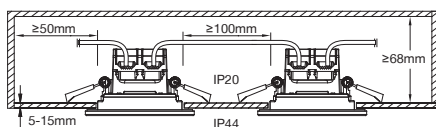

Black
2110360103

Alec Downlight

Masterbox	Qty 3
Size	H: 5,8 cm, D: 5,8 cm, Ø: 9,5 cm, Mounting min. height: 7,8 cm Cut-out Ø: 7,3 cm
Material	Plastic/Plastic
IP Class	IP20/44, Class 2
Light source	Fixed LED, Incl. 6,1W LED, Incl. 3-Step Moodmaker™, Lumen 480, Kelvin 3000, Candela 750, Life hours 20.000, RA 80, Beam angle 36°, Not dimmable

Features

- 3-Step Moodmaker™ dimmer 100%-50% + outer ring
- Flexible cut-out size from 73 mm to 83 mm
- Screwless connections
- Parallel connection up to 15 pcs.
- Memory and reset function
- 5 year LED Guarantee

Moodmaker™ 3-step dimmable with memory function

Starke Downlight

Masterbox	Qty 3
Size	H: 5,3 cm, Ø: 8,8 cm, Mounting min. height: 5,2 cm Cut-out Ø: 7,2 cm
Material	Plastic/Metal
IP Class	IP20, Class 2
Light source	Fixed LED, Incl. 6,1W LED, Lumen 450, Kelvin 2700, Candela 900, Life hours 20.000, RA 80, Beam angle 36°, Dimmable