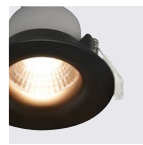

NEW 2021

White
2110350101

Parallel connection possible

Step dimming by wall switch

Black
2110350103

NEW 2021

White
2110360101

Parallel connection possible

Black
2110360103

Alec Downlight

Masterbox	Qty 3
Size	H: 5,8 cm, D: 5,8 cm, Ø: 9,5 cm, Mounting min. height: 7,8 cm Cut-out Ø: 7,3 cm
Material	Plastic/Plastic
IP Class	IP20/44, Class 2
Light source	Fixed LED, Incl. 6,1W LED, Incl. 3-Step Moodmaker™, Lumen 480, Kelvin 3000, Candela 750, Life hours 20.000, RA 80, Beam angle 36°, Not dimmable

Features

- 3-Step Moodmaker™ dimmer 100%-50% + outer ring
- Flexible cut-out size from 73 mm to 83 mm
- Screwless connections
- Parallel connection up to 15 pcs.
- Memory and reset function
- 5 year LED Guarantee