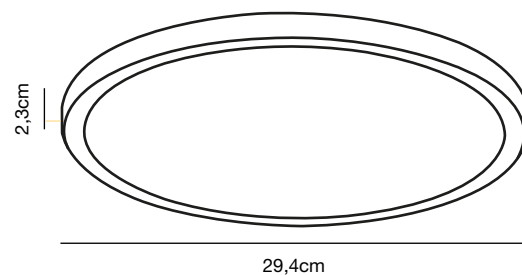

Moodmaker™ 3-step dimmable on wall switch