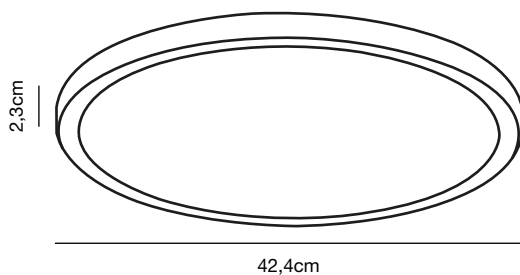

Moodmaker™ 3-step dimmable on wall switch