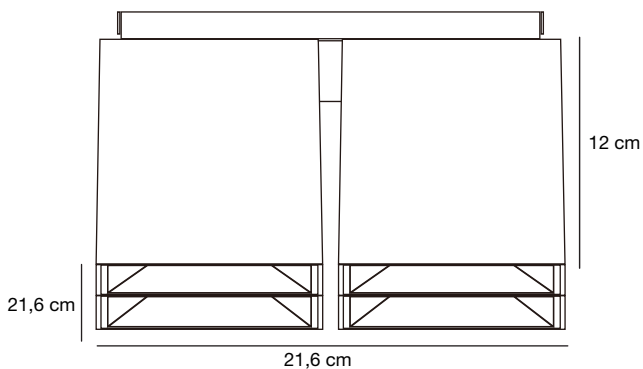

## Ethan 4 Build On

<b>Masterbox</b>	Qty 3
<b>Size</b>	H: 11,99 cm, W: 21,6 cm, L: 21,6 cm
<b>Material</b>	Aluminium/Metal
<b>IP Class</b>	IP20, Class 2
<b>Cable</b>	Cable: Blue and brown cm
<b>Light source</b>	GU10, Max. LED: 4x10W, Traditional: 4x50W, Excl. light source,

### Features

- Interconnectable on two sides
- Fits all different GU10 bulb sizes
- Fits the Scandinavian electro boxes
- White: 8 inside reflectors included, white and silver
- Black: 8 inside reflectors included, black and brass

## Petri 30 Ceiling

<b>Masterbox</b>	Qty 3
<b>Size</b>	D: 9 cm, Shade Ø: 30 cm
<b>Material</b>	Glass/Metal
<b>IP Class</b>	IP20, Class 1
<b>Light source</b>	E27, Max. 60W, Excl. light source,