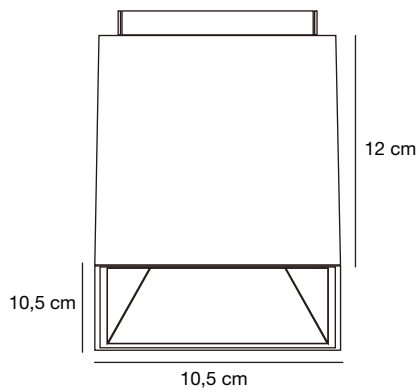

Mat black
2110400103

Mat black
2110410103

Ethan 1 Build On

Masterbox	Qty 3
Size	H: 11,99 cm, W: 10,5 cm, L: 10,5 cm
Material	Aluminium/Metal
IP Class	IP20, Class 2
Cable	Cable: Blue and brown cm
Light source	GU10, Max. LED: 10W, Traditional: 50W, Excl. light source,

Features

- Interconnectable
- Fits all GU10 bulb sizes
- White: 2 inside reflectors included, white and silver
- Black: 2 inside reflectors included, black and brass

Ethan 2 Build On

Masterbox	Qty 3
Size	H: 11,99 cm, W: 10,5 cm, L: 21,6 cm
Material	Aluminium/Metal
IP Class	IP20, Class 2
Cable	Cable: Blue and brown cm
Light source	GU10, Max. LED: 2x10W, Traditional: 2x50W, Excl. light source,

Features

- Interconnectable on two sides
- Fits all different GU10 bulb sizes
- Fits the Scandinavian electro boxes
- White: 4 inside reflectors included, white and silver
- Black: 4 inside reflectors included, black and brass