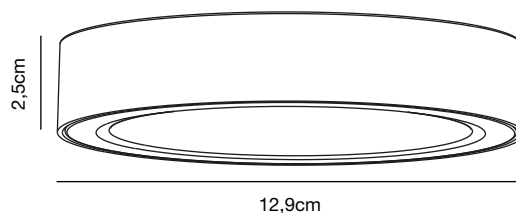

Moodmaker™ 3-step dimmable on wall switch