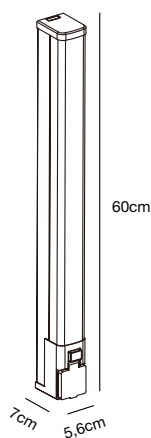

Features

Moodmaker™ SCENE SELECT 3000K/4000K by body switch
Including EU plug
5 year LED guarantee

Moodmaker™ 2-step dimmable on the product

Sóller 12 Bathroom

- **Masterbox** Qty 3
- **Size** H: 2,5 cm, D: 2,5 cm, Ø: 12,9 cm,
  Mounting min. height: 4,5 cm
  Cut-out Ø: 10 cm
- **Material** Plastic/Plastic
- **IP Class** IP20/44, Class 2
- **Light source** Fixed LED, Incl. 7,5W LED, Incl. 3-Step Moodmaker™,
  Lumen 600, Kelvin 4000/3000, Life hours 20.000, RA 80,
  Beam angle 110°, Not dimmable

Features

Moodmaker™ SCENE SELECT 3000K/4000K and night light
Can be recessed mounted from Ø95-115 mm, as well as surface mounted
With memory and reset function
5 year LED guarantee