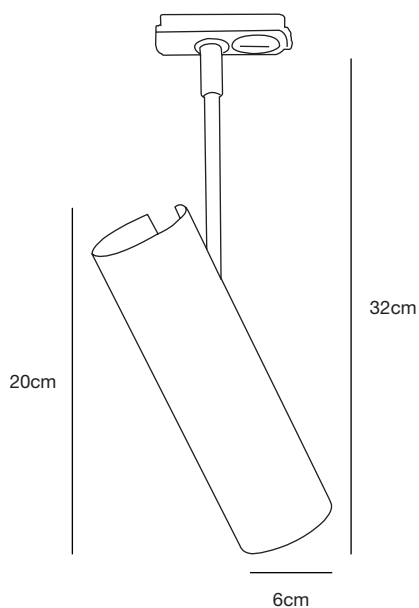

White
71669901

Black
71669903

Link Mib 6 Spot

Masterbox	Qty 3
Size	H: 32 cm, Shade Ø: 6 cm, Shade H: 20 cm, Pipe Ø: 1 cm, Tilt angle: 180°
Material	Metal/Plastic
IP Class	IP20, Class 2
Light source	GU10, Max. 8W, Excl. light source,

Features

Ideally suited for combination with NORDLUX SMART

White
86119901

Link Frøya Spot

Masterbox	Qty 3
Size	L: 10,9 cm, D: 8,8 cm, Shade Ø: 3,6 cm, Tilt angle: 180°
Material	Metal/Plastic
IP Class	IP20, Class 2
Light source	GU10, Max. 50W, Excl. light source,