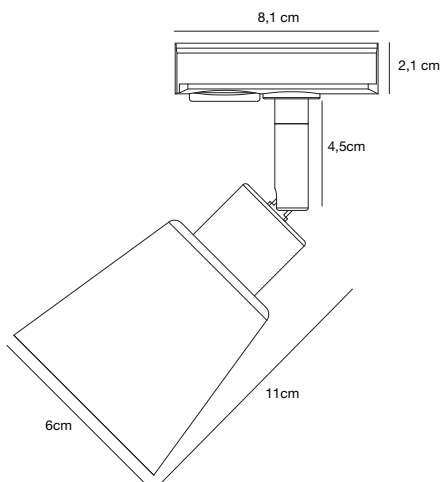

Features

Including two reflectors, metal and glass
Chose your bulb for colour, beam angle and lumen
White: Including frosted white glass
Black: Including smoked transparent glass