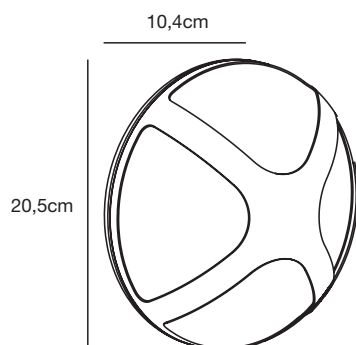

Features

Classic and modern design
Like a piece of jewellery for your house
Well suited for Nordlux Smart Bulb
15 year anti corrosion guarantee on Brass
Parallel connection possible