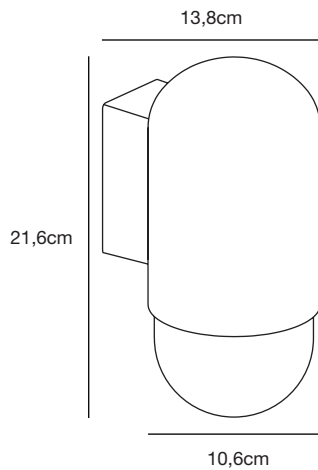

Black
2118211003

Heka Wall

Masterbox	Qty 3
Size	H: 21,6 cm, W: 10,6 cm, D: 13,8 cm
Material	Aluminium/Glass
IP Class	IP44, Class 1
Light source	E27, Max. 15W, Excl. light source,

Features

Compact and modern design
Parallel connection possible

Bowler Wall

Masterbox	Qty 3
Size	H: 13 cm, W: 26 cm, D: 14,5 cm
Material	Galvanized steel/Plastic
IP Class	IP44, Class 1
Light source	E27, Max. 60W, Incl. 14W E27, Lumen 799, Kelvin 2700, Life hours 10.000, RA 80, Beam angle 270°, Not dimmable Light source energy class A