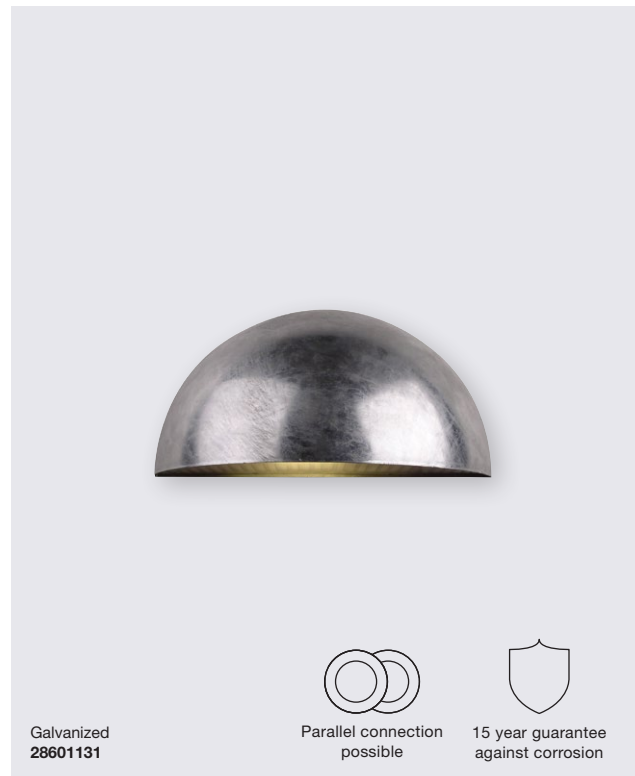

Black
2118211003

Heka Wall

Masterbox	Qty 3
Size	H: 21,6 cm, W: 10,6 cm, D: 13,8 cm
Material	Aluminium/Glass
IP Class	IP44, Class 1
Light source	E27, Max. 15W, Excl. light source,

Features

Compact and modern design
Parallel connection possible

Bowler Wall

Masterbox	Qty 3
Size	H: 13 cm, W: 26 cm, D: 14,5 cm
Material	Galvanized steel/Plastic
IP Class	IP44, Class 1
Light source	E27, Max. 60W, Incl. 14W E27, Lumen 799, Kelvin 2700, Life hours 10.000, RA 80, Beam angle 270°, Not dimmable Light source energy class A

Features

Including E27 bulb
Parallel connection possible
15 year anti corrosion guarantee on Galvanized steel