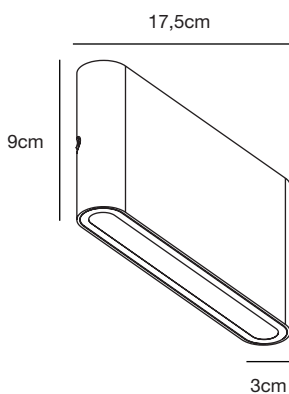

White
84181001

White
2118181001

Kinver Wall

- Masterbox** Qty 3
- Size** H: 9 cm, W: 17,5 cm, D: 3 cm,
Base mount: 14,5 x 5,5 cm
- Material** Metal
- IP Class** IP54, Class 1
- Light source** Fixed LED, Incl. 2x6W LED, Lumen 400, Kelvin 3000,
Life hours 25.000, RA 80, Beam angle 120°,
Not dimmable

Features

- Super slim design
- Lights both up and down
- 5 year LED guarantee

Kinver 26 Wall

- Masterbox** Qty 3
- Size** H: 9 cm, W: 26 cm, D: 3,3 cm
- Material** Aluminium/Glass
- IP Class** IP54, Class 1
- Light source** Fixed LED, Incl. 10W LED, Lumen 990, Kelvin 3000,
Life hours 25.000, RA 80, Beam angle 120°,
Not dimmable

Features

- Super slim design
- High light output (990 lumen)
- Parallel connection possible
- 5 year LED guarantee