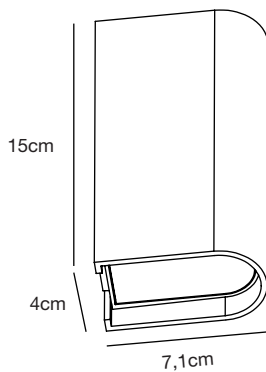

Black
2019131003

Grey
2019131010

Calvi Wall

| | |
|---------------------|--|
| Masterbox | Qty 3 |
| Size | H: 15 cm, W: 7,1 cm, L: 4 cm |
| Material | Aluminium/Glass |
| IP Class | IP54, Class 1 |
| Light source | Fixed LED, Incl. 6,3W Led, Lumen 210, Kelvin 2700, Life hours 30.000, RA 80, Beam angle 210°, Not dimmable |

Features

Slim elegant design
No visible screws
cozy up- and down-light
5 year LED guarantee

Aleria Wall

| | |
|---------------------|-------------------------------------|
| Masterbox | Qty 3 |
| Size | H: 10,7 cm, W: 11,5 cm, D: 14,7 cm |
| Material | Metal |
| IP Class | IP44, Class 1 |
| Light source | GU10, Max. 35W, Excl. light source, |