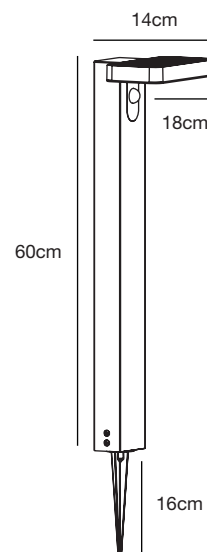

Features

- Solar charged
- Motion sensor turns light on
- Easy to install with the included spike