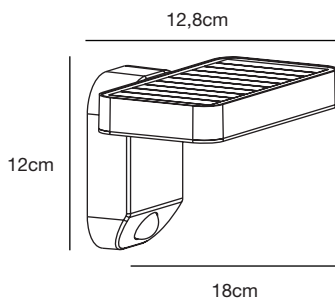

2021/2022

Rica Square Wall

- Masterbox** Qty 3
- Size** H: 12 cm, W: 18 cm, D: 12,8 cm
- Material** Plastic/Plastic
- IP Class** IP44, Class 3
- Light source** SOLAR LED, Incl. 5W LED, Lumen 450, Kelvin 3000, Life hours 30.000, RA 80, Not dimmable

Features

- Solar charged
- Motion sensor turns light on

Rica Square Garden

- Masterbox** Qty 3
- Size** H: 60 cm, W: 15 cm, D: 14 cm
- Material** Stainless steel/Plastic
- IP Class** IP44, Class 3
- Light source** SOLAR LED, Incl. 5W LED, Lumen 450, Kelvin 3000, Life hours 30.000, RA 80, Not dimmable