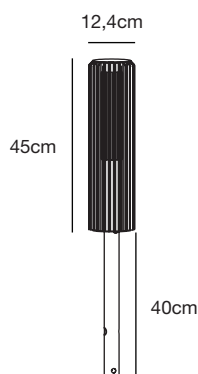

Aluminium
2118028010

Dark brass
2118028061

Aluminium
2118038010

Dark brass
2118038061

Matrix 45 Garden by Design Studio Jacob Jensen

Masterbox	Qty 3
Size	H: 45 cm, Shade Ø: 12,4 cm
Material	Aluminium/Plastic
IP Class	IP54, Class 1
Light source	E27, Max. 15W, Excl. light source,

Features

- Durable material (Hardened anodized aluminium)
- Beautiful light and shadow effect
- Well suited for Nordlux Smart Bulb
- Parallel connection possible
- Small, compact design

Matrix 95 Garden by Design Studio Jacob Jensen

Masterbox	Qty 3
Size	H: 95 cm, Shade Ø: 12,4 cm
Material	Aluminium/Plastic
IP Class	IP54, Class 1
Light source	E27, Max. 15W, Excl. light source,

Features

- Durable material (Hardened anodized aluminium)
- Beautiful light and shadow effect
- Well suited for Nordlux Smart Bulb
- Parallel connection possible
- 95 cm high