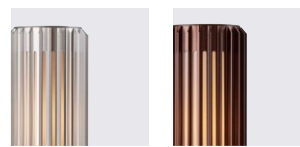

Aluminium
2118028010

Dark brass
2118028061

Aluminium
2118038010

Dark brass
2118038061

Matrix 45 Garden by Design Studio Jacob Jensen

Masterbox	Qty 3
Size	H: 45 cm, Shade Ø: 12,4 cm
Material	Aluminium/Plastic
IP Class	IP54, Class 1
Light source	E27, Max. 15W, Excl. light source,

Features

- Durable material (Hardened anodized aluminium)
- Beautiful light and shadow effect
- Well suited for Nordlux Smart Bulb
- Parallel connection possible
- Small, compact design

Matrix 95 Garden by Design Studio Jacob Jensen

Masterbox	Qty 3
Size	H: 95 cm, Shade Ø: 12,4 cm
Material	Aluminium/Plastic
IP Class	IP54, Class 1
Light source	E27, Max. 15W, Excl. light source,

Features

- Durable material (Hardened anodized aluminium)
- Beautiful light and shadow effect
- Well suited for Nordlux Smart Bulb
- Parallel connection possible
- 95 cm high