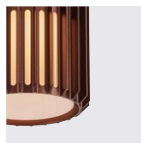

Aluminium
2118006010

Dark brass
2118006061

Aluminium
2118011010

Dark brass
2118011061

Matrix Ceiling by Design Studio Jacob Jensen

- Masterbox** Qty 3
- Size** H: 18,8 cm, Shade Ø: 12,4 cm
- Material** Aluminium/Plastic
- IP Class** IP54, Class 1
- Light source** E27, Max. 15W, Excl. light source,

Features

- Durable material (Hardened anodized aluminium)
- Beautiful light and shadow effect
- Well suited for Nordlux Smart Bulb
- Parallel connection possible

Matrix Wall by Design Studio Jacob Jensen

- Masterbox** Qty 3
- Size** H: 16,8 cm, D: 17,4 cm, Shade Ø: 12,4 cm
- Material** Aluminium/Plastic
- IP Class** IP54, Class 1
- Light source** E27, Max. 15W, Excl. light source,

Features

- Durable material (Hardened anodized aluminium)
- Beautiful light and shadow effect
- Well suited for Nordlux Smart Bulb
- Parallel connection possible