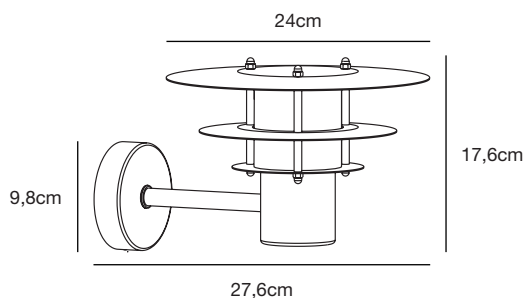

Black
2118041003

Bastia 24 Wall

Masterbox	Qty 3
Size	H: 17,6 cm, D: 27,6 cm, Shade Ø: 24 cm, Base mount: Ø 9,8 cm
Material	Metal/Plastic
IP Class	IP54, Class 1
Light source	E14, Max. 12W, Excl. light source,

Features

Well suited for Nordlux Smart Bulb
Parallel connection possible
Only one visible screw
15 year anti corrosion guarantee on Metal

Black
2118051003

Bastia 35 Wall

Masterbox	Qty 2
Size	H: 24,3 cm, D: 38,6 cm, Shade Ø: 35 cm, Base mount: Ø 9,8 cm
Material	Metal/Plastic
IP Class	IP54, Class 1
Light source	E27, Max. 20W, Excl. light source,