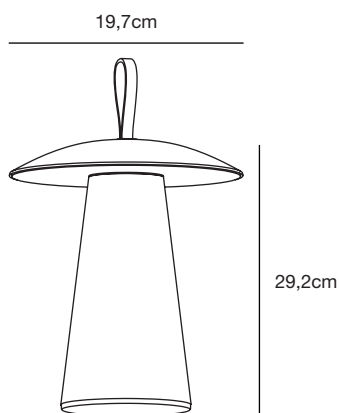

Black
2118245003

Ara To Go Portable

- Masterbox** Qty 3
- Size** H: 29,2 cm, Shade Ø: 19,7 cm
- Material** Aluminium/Plastic
- IP Class** IP54, Class 3
- Cable** Cable: White 100 cm non replaceable
- Light source** Fixed LED, Incl. 2W LED, Lumen 105, Kelvin 3000, Candela 730, Life hours 30.000, RA 80, Beam angle 125°, Not dimmable

Features

- Battery powered
- 3-step Moodmaker™ function
- Up to 80 hours of battery life
- 5 year LED guarantee

Moodmaker™ 3-step dimmable

Kettle spike Portable by Says Who

- Masterbox** Qty 3
- Size** H: 51,6 cm, W: 5,8 cm, L: 5,8 cm, Pipe Ø: 1,8 cm
- Material** Metal/Aluminium

Features

- Easy twist mount accessory for Kettle luminaire
- Metal spike