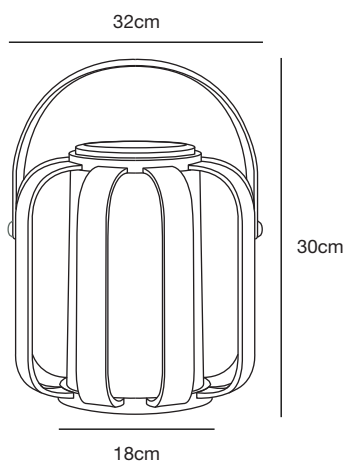

Bob To-Go Portable by Says Who

- Masterbox** Qty 2
- Size** H: 30 cm, Ø: 32 cm, Shade Ø: 29,4 cm, Base Ø: 18 cm
- Material** Bamboo/Plastic
- IP Class** IP44, Class 3
- Cable** Cable: Black 100 cm replaceable
Switch on fixture
- Light source** SOLAR LED, Incl. 4W LED, Lumen 300, Kelvin 2700, Life hours 30.000, RA 80, Beam angle 240°, Not dimmable
Light source energy class A+

Features

- Solar charged
- High light output (300 lumen)
- Turns on automatically when darkness falls
- 30 cm high (suitable for Kettle spike and tripod)
- FSC approved bamboo

LEO To-Go Portable by Says Who

- Masterbox** Qty 2
- Size** H: 30 cm, Ø: 29,9 cm, Base Ø: 18 cm
- Material** Bamboo/Plastic
- IP Class** IP44, Class 3
- Cable** Cable: Black 100 cm
Switch on fixture
- Light source** SOLAR LED, Incl. 4W LED, Lumen 300, Kelvin 2700, Life hours 30.000, RA 80, Beam angle 240°, Not dimmable
Light source energy class A+

Features

- Solar charged
- High light output (300 lumen)
- Turns on automatically when darkness falls
- 30 cm high (suitable for Kettle spike and tripod)
- FSC approved bamboo