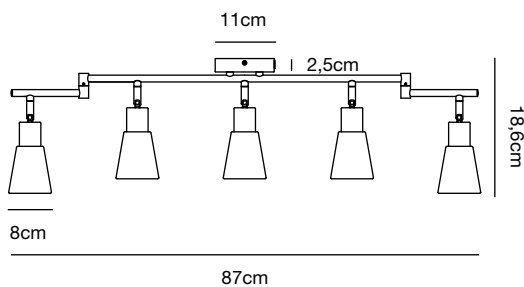

Cole Spot

Masterbox	Qty 3
Size	H: 18,6 cm, W: 87 cm, D: 24,2 cm, Shade Ø: 8 cm, Base Ø: 11 cm, Tilt angle: 90°
Canopy	Color: Black, Material: Metal Ø: 11 cm, H: 2,5 cm
Material	Metal/Glass
IP Class	IP20, Class 2
Light source	E14, Max. 40W, Excl. light source,

Features

- Minimalist and classic design
- Opal glass shade
- Adjustable lamp head for a directional light

Anniversary Pendant

Masterbox	Qty 3
Size	H: 16 cm, Shade Ø: 35 cm, Shade H: 16 cm
Canopy	Color: White/Black, Material: Plastic Ø: 11,7 cm, H: 9 cm
Material	Metal
IP Class	IP20, Class 2
Cable	Cable: White/Black 210 cm non replaceable
Light source	E27, Max. 60W, Excl. light source,