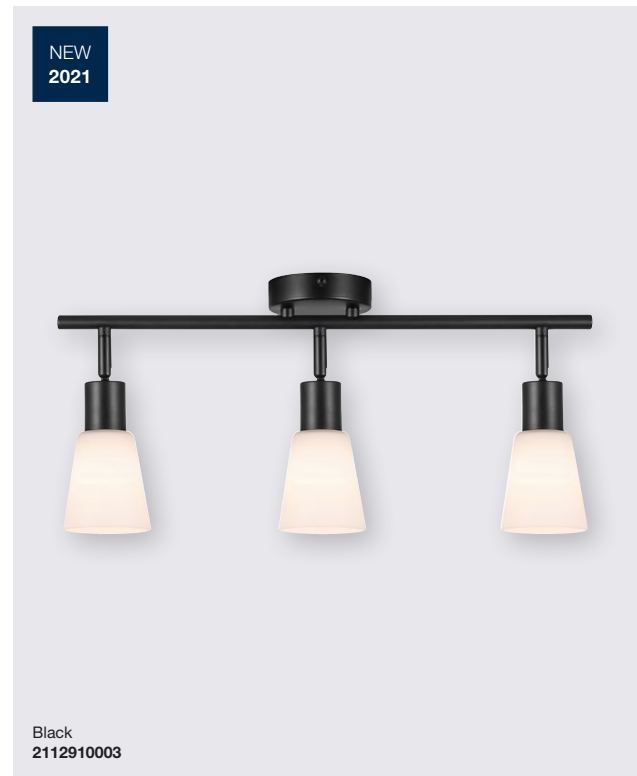

Black
2112890003

Cole 2-Wall

Masterbox	Qty 3
Size	H: 17,6 cm, W: 28,5 cm, D: 21,3 cm, Shade Ø: 8 cm, Base Ø: 0 cm, Tilt angle: 90°
Canopy	Color: Black, Material: Metal Ø: 9 cm, H: 2,5 cm
Material	Metal/Glass
IP Class	IP20, Class 2
Light source	E14, Max. 40W, Excl. light source,

Features

Minimalist and classic design
Opal glass shade
Adjustable lamp head for a directional light
Separate on/off switch on base
Ideal as bedlight

Black
2112910003

Cole Spot

Masterbox	Qty 3
Size	H: 17,6 cm, W: 48,5 cm, D: 21,3 cm, Shade Ø: 8 cm, Tilt angle: 90°
Canopy	Color: Black, Material: Metal Ø: 9 cm, H: 2,5 cm
Material	Metal/Glass
IP Class	IP20, Class 2
Light source	E14, Max. 40W, Excl. light source,

Features

Minimalist and classic design
Opal glass shade
Adjustable lamp head for a directional light