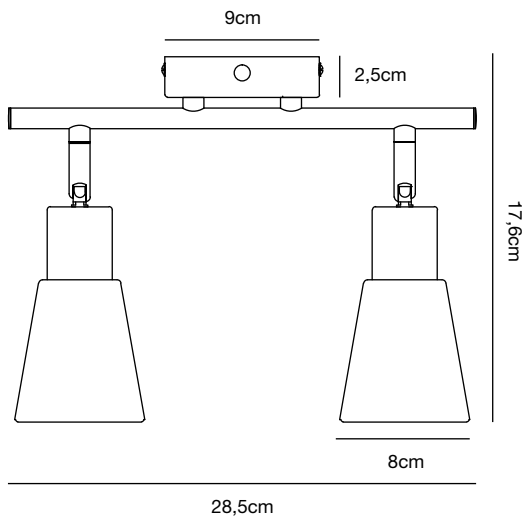

Black
2112890003

Cole 2-Wall

Masterbox	Qty 3
Size	H: 17,6 cm, W: 28,5 cm, D: 21,3 cm, Shade Ø: 8 cm, Base Ø: 0 cm, Tilt angle: 90°
Canopy	Color: Black, Material: Metal Ø: 9 cm, H: 2,5 cm
Material	Metal/Glass
IP Class	IP20, Class 2
Light source	E14, Max. 40W, Excl. light source,

Features

Minimalist and classic design
Opal glass shade
Adjustable lamp head for a directional light
Separate on/off switch on base
Ideal as bedlight

Black
2112910003

Cole Spot

Masterbox	Qty 3
Size	H: 17,6 cm, W: 48,5 cm, D: 21,3 cm, Shade Ø: 8 cm, Tilt angle: 90°
Canopy	Color: Black, Material: Metal Ø: 9 cm, H: 2,5 cm
Material	Metal/Glass
IP Class	IP20, Class 2
Light source	E14, Max. 40W, Excl. light source,

Features

Minimalist and classic design
Opal glass shade
Adjustable lamp head for a directional light