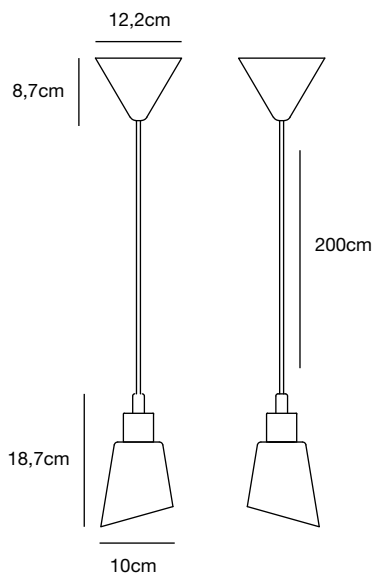

Molli 2-kit Pendant

Masterbox	Qty 3
Size	H: 18,7 cm, W: 10 cm, L: 10 cm, Shade Ø: 10 cm
Canopy	Color: Black, Material: Plastic Ø: 12,2 cm, H: 8,7 cm
Material	Metal/Glass
IP Class	IP20, Class 2
Cable	Cable: Black 200 cm non replaceable
Light source	E14, Max. 40W, Excl. light source,

Features

Minimalist and classic design
Oblique, opal glass shade
Set of 2 lamps

Cole Wall

Masterbox	Qty 3
Size	H: 15,3 cm, W: 9 cm, D: 19 cm, Shade Ø: 8 cm, Base Ø: 9 cm, Tilt angle: 90°
Material	Metal/Glass
IP Class	IP20, Class 2
Cable	Cable: Black 150 cm replaceable Switch on fixture
Light source	E14, Max. 40W, Excl. light source,

Features

Minimalist and classic design
Opal glass shade
Adjustable lamp head for a directional light
Ideal as bedlight