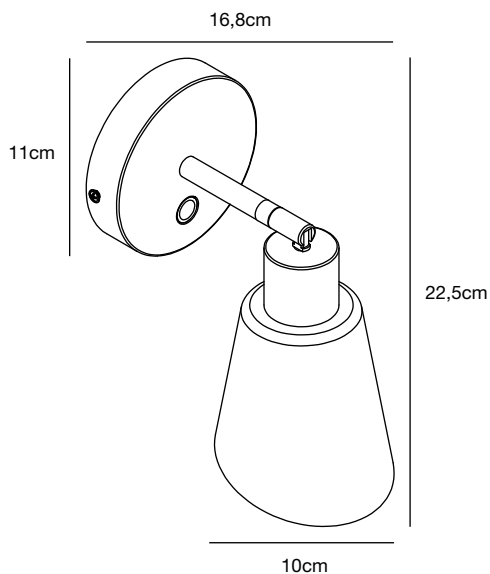

Molli Wall

Masterbox	Qty 3
Size	H: 22,5 cm, W: 11 cm, D: 16,8 cm, Shade Ø: 10 cm, Base Ø: 11 cm, Tilt angle: 90°
Material	Metal/Glass
IP Class	IP20, Class 2
Cable	Cable: Black 150 cm replaceable Switch on fixture
Light source	E14, Max. 40W, Excl. light source,

Features

Minimalist and classic design
Oblique, opal glass shade
Adjustable lamp head for a directional light

Molli Table

Masterbox	Qty 3
Size	H: 46 cm, W: 15 cm, L: 16,7 cm, Shade Ø: 10 cm, Pipe Ø: 1,27 cm, Base Ø: 15 cm, Tilt angle: 90°
Material	Metal/Glass
IP Class	IP20, Class 2
Cable	Cable: Black 150 cm non replaceable Switch on fixture
Light source	E14, Max. 40W, Excl. light source,

Features

Minimalist and classic design
Oblique, opal glass shade
Adjustable lamp head for a directional light