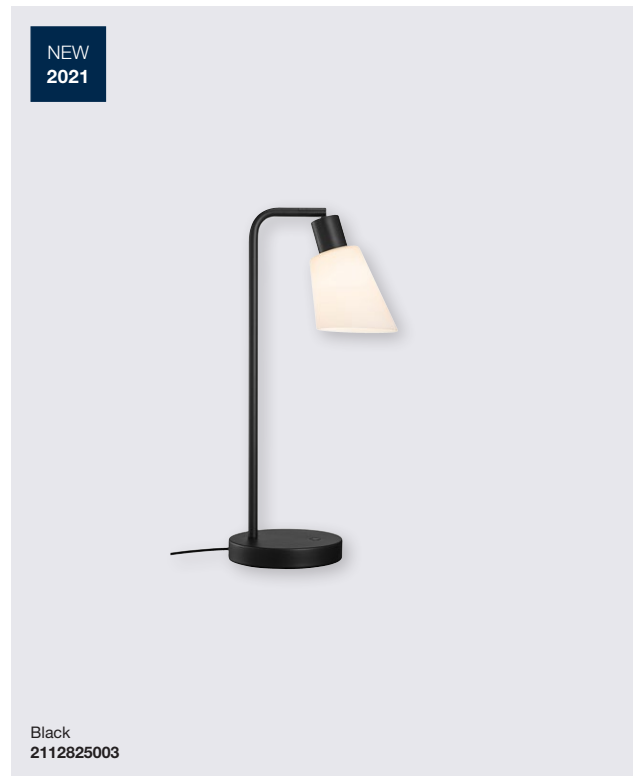

Molli Wall

Masterbox	Qty 3
Size	H: 22,5 cm, W: 11 cm, D: 16,8 cm, Shade Ø: 10 cm, Base Ø: 11 cm, Tilt angle: 90°
Material	Metal/Glass
IP Class	IP20, Class 2
Cable	Cable: Black 150 cm replaceable Switch on fixture
Light source	E14, Max. 40W, Excl. light source,

Features

Minimalist and classic design
Oblique, opal glass shade
Adjustable lamp head for a directional light

Molli Table

Masterbox	Qty 3
Size	H: 46 cm, W: 15 cm, L: 16,7 cm, Shade Ø: 10 cm, Pipe Ø: 1,27 cm, Base Ø: 15 cm, Tilt angle: 90°
Material	Metal/Glass
IP Class	IP20, Class 2
Cable	Cable: Black 150 cm non replaceable Switch on fixture
Light source	E14, Max. 40W, Excl. light source,

Features

Minimalist and classic design
Oblique, opal glass shade
Adjustable lamp head for a directional light