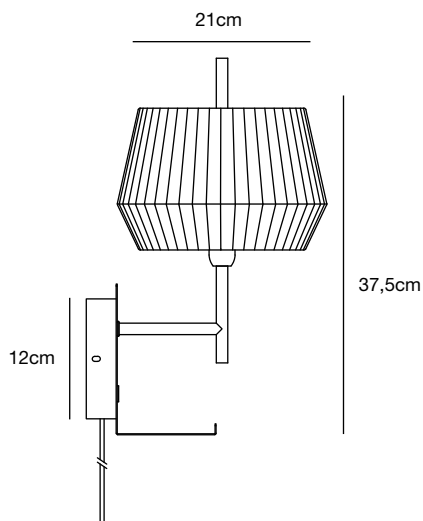

Beige
2112391009

Nature
2112453014

Dicte Wall

Masterbox	Qty 3
Size	H: 37,5 cm, W: 21 cm, D: 24 cm, Shade Ø: 21 cm
Material	Textile/Metal
IP Class	IP 20, Class 2
Cable	Cable: Black 150 cm replaceable Switch on fixture
Light source	E14, Max. 40W, Excl. light source,

Features

- Soft and natural design
- Handtied pleated cotton
- Multifunctional bedside lamp with USB port for charging your phone or other devise
- Small shelf for storage

Groa 35 Pendant

Masterbox	Qty 3
Size	H: 41,4 cm, W: 34 cm, L: 34 cm, Shade Ø: 34 cm
Canopy	Color: Black, Material: Plastic Ø: 12,4 cm, H: 8,7 cm
Material	Wood/Metal
IP Class	IP 20, Class 2
Cable	Textile cable: Black 200 cm non replaceable
Light source	E27, Max. 60W, Excl. light source,