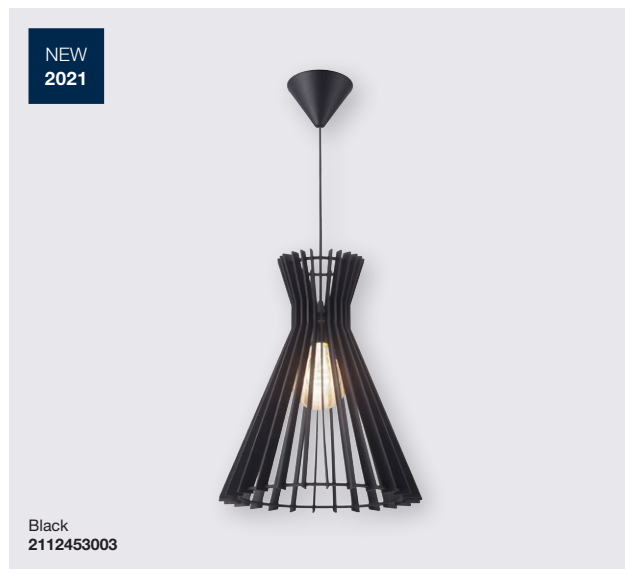

Beige
2112391009

Nature
2112453014

Dicte Wall

Masterbox	Qty 3
Size	H: 37,5 cm, W: 21 cm, D: 24 cm, Shade Ø: 21 cm
Material	Textile/Metal
IP Class	IP 20, Class 2
Cable	Cable: Black 150 cm replaceable Switch on fixture
Light source	E14, Max. 40W, Excl. light source,

Features

- Soft and natural design
- Handtied pleated cotton
- Multifunctional bedside lamp with USB port for charging your phone or other devise
- Small shelf for storage

Groa 35 Pendant

Masterbox	Qty 3
Size	H: 41,4 cm, W: 34 cm, L: 34 cm, Shade Ø: 34 cm
Canopy	Color: Black, Material: Plastic Ø: 12,4 cm, H: 8,7 cm
Material	Wood/Metal
IP Class	IP 20, Class 2
Cable	Textile cable: Black 200 cm non replaceable
Light source	E27, Max. 60W, Excl. light source,

Features

- Natural design
- Wooden structure creates beautiful shadow play
- Create your own design expression with a decorative bulb
- Experience the wooden structure of the beautiful poplar veneer
- Knock-down packing for easy self-assembly