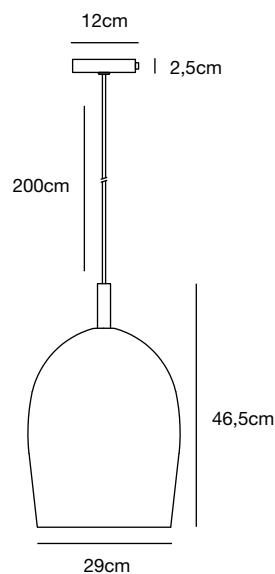

Amber
2112733027

Grey
2112733047

Uma 30 Pendant

Masterbox	Qty 3
Size	H: 46,5 cm, W: 29 cm, L: 29 cm, Shade Ø: 29 cm
Canopy	Color: Black/Gold, Material: Metal Ø: 12 cm, H: 2,5 cm
Material	Glass/Metal
IP Class	IP 20, Class 1
Cable	Textile cable: Black/Gold 200 cm non replaceable
Light source	E27, Max. 40W, Excl. light source,

Features

Modern and decorative design
Mouth blown glass shade
Characteristic twisted fabric cable

Jelly Pendant

Masterbox	Qty 2
Size	H: 22,8 cm, W: 39 cm, L: 39 cm, Shade Ø: 39 cm
Canopy	Color: Brass, Material: Metal Ø: 12,5 cm, H: 2,5 cm
Material	Glass/Metal
IP Class	IP20, Class 2
Cable	Textile cable: White 200 cm non replaceable
Light source	E27, Max. 40W, Excl. light source,