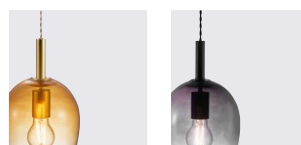

Opal white
2112703001

Amber
2112703027

Grey
2112703047

Uma 18 Pendant

Masterbox	Qty 3
Size	H: 30,5 cm, W: 18 cm, L: 18 cm, Shade Ø: 18 cm
Canopy	Color: Black/Gold, Material: Metal Ø: 12 cm, H: 2,5 cm
Material	Glass/Metal
IP Class	IP 20, Class 1
Cable	Textile cable: Black/Gold 200 cm non replaceable
Light source	E27, Max. 40W, Excl. light source,

Features

- Modern and decorative design
- Mouth blown glass shade
- Characteristic twisted fabric cable

Opal white
2112723001

Amber
2112723027

Grey
2112723047

Uma 23 Pendant

Masterbox	Qty 3
Size	H: 39,5 cm, W: 23 cm, L: 23 cm, Shade Ø: 23 cm
Canopy	Color: Black/Gold, Material: Metal Ø: 12 cm, H: 2,5 cm
Material	Glass/Metal
IP Class	IP 20, Class 1
Cable	Textile cable: Black/Gold 200 cm non replaceable
Light source	E27, Max. 40W, Excl. light source,

Features

- Modern and decorative design
- Mouth blown glass shade
- Characteristic twisted fabric cable