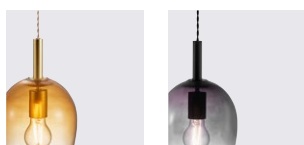

Opal white
2112703001

Amber
2112703027

Grey
2112703047

Uma 18 Pendant

Masterbox	Qty 3
Size	H: 30,5 cm, W: 18 cm, L: 18 cm, Shade Ø: 18 cm
Canopy	Color: Black/Gold, Material: Metal Ø: 12 cm, H: 2,5 cm
Material	Glass/Metal
IP Class	IP 20, Class 1
Cable	Textile cable: Black/Gold 200 cm non replaceable
Light source	E27, Max. 40W, Excl. light source,

Features

- Modern and decorative design
- Mouth blown glass shade
- Characteristic twisted fabric cable

Opal white
2112723001

Amber
2112723027

Grey
2112723047

Uma 23 Pendant

Masterbox	Qty 3
Size	H: 39,5 cm, W: 23 cm, L: 23 cm, Shade Ø: 23 cm
Canopy	Color: Black/Gold, Material: Metal Ø: 12 cm, H: 2,5 cm
Material	Glass/Metal
IP Class	IP 20, Class 1
Cable	Textile cable: Black/Gold 200 cm non replaceable
Light source	E27, Max. 40W, Excl. light source,

Features

- Modern and decorative design
- Mouth blown glass shade
- Characteristic twisted fabric cable