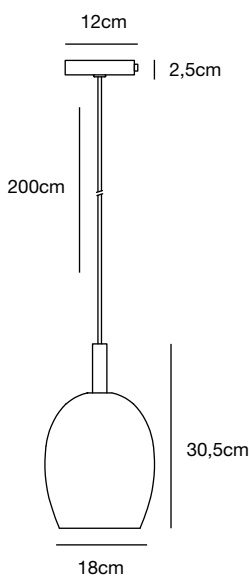

Opal white
2112703001

Amber
2112703027

Grey
2112703047

Uma 18 Pendant

Masterbox	Qty 3
Size	H: 30,5 cm, W: 18 cm, L: 18 cm, Shade Ø: 18 cm
Canopy	Color: Black/Gold, Material: Metal Ø: 12 cm, H: 2,5 cm
Material	Glass/Metal
IP Class	IP 20, Class 1
Cable	Textile cable: Black/Gold 200 cm non replaceable
Light source	E27, Max. 40W, Excl. light source,

Features

- Modern and decorative design
- Mouth blown glass shade
- Characteristic twisted fabric cable

Opal white
2112723001

Amber
2112723027

Grey
2112723047

Uma 23 Pendant

Masterbox	Qty 3
Size	H: 39,5 cm, W: 23 cm, L: 23 cm, Shade Ø: 23 cm
Canopy	Color: Black/Gold, Material: Metal Ø: 12 cm, H: 2,5 cm
Material	Glass/Metal
IP Class	IP 20, Class 1
Cable	Textile cable: Black/Gold 200 cm non replaceable
Light source	E27, Max. 40W, Excl. light source,