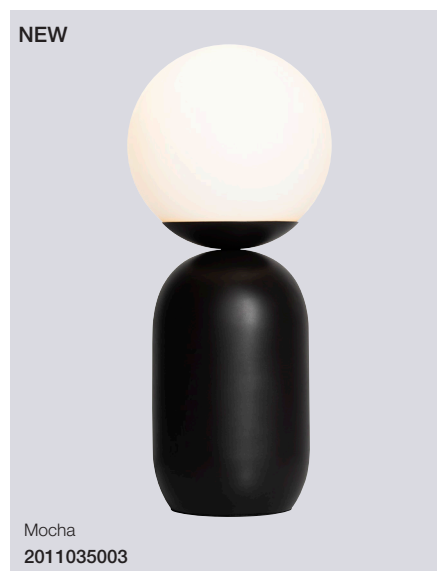

Grey
2011003010

Notti Pendant

Masterbox	Qty 3
Size	H: 23,8 cm, W: 20 cm, L: 20 cm, Shade Ø: 20 cm
Material	Glass/Metal
IP Class	IP20, Class 2
Cable	Textile cable: Black/White 200 cm non replaceable
Canopy	Color: Black/White, Material: Plastic Ø: 12,2 cm, H: 8,6 cm
Light source	E27, Max. 40W, Excl. light source,
Features	Contemporary and simple style, Organic shape, White opal mouthblown glass and black matte metal

Grey
2010903010

Grey
2011035010

Notti Pendant

Masterbox	Qty 6
Size	H: 12,5 cm, W: 6 cm, L: 6 cm, Ø: 6 cm
Material	Metal
IP Class	IP20, Class 2
Cable	Textile cable: Black/White 200 cm non replaceable
Canopy	Color: Black/White, Material: Plastic Ø: 12,2 cm, H: 8,6 cm
Light source	E27, Max. 40W, Excl. light source,
Features	Contemporary and simple style, Organic shape, Design your own lamp with a decorative bulb

Notti Table

Masterbox	Qty 3
Size	H: 34,5 cm, W: 15 cm, L: 15 cm, Shade Ø: 15 cm
Material	Metal/Glass
IP Class	IP20, Class 2
Cable	Textile cable: Black/White 150 cm non replaceable Switch on cable
Light source	E14, Max. 25W, Excl. light source,
Features	Contemporary and simple style, Organic shape, White opal mouthblown glass and black matte metal