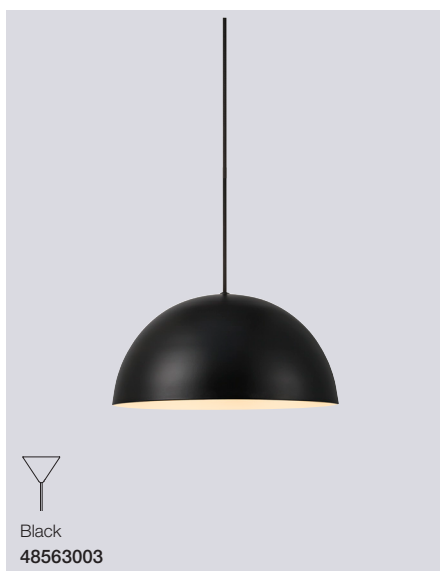

Miry Pendant

Masterbox	Qty 2
Size	H: 27,5 cm, W: 50 cm, L: 50 cm, Shade Ø: 50 cm
Material	Metal/Glass
IP Class	IP20, Class 2
Cable	Textile cable: Black/White 200 cm non replaceable
Canopy	Color: Black/White, Material: Metal Ø: 12,5 cm, H: 2,5 cm
Light source	E27, Max. 40W, Excl. light source,
Features	Contemporary and simple style, Opal white mouthblown glass and matte metal, Large pendant that creates visual volume

Ellen 30 Pendant

Masterbox	Qty 3
Size	Shade Ø: 30 cm, Shade H: 15 cm
Material	Metal/Plastic
IP Class	IP20, Class 2
Cable	Textile cable: White/Black 200 cm non replaceable
Canopy	Color: White/Black, Material: Plastic Ø: 12,3 cm, H: 8,7 cm
Light source	E27, Max. 40W, Excl. light source,
Features	Contemporary and simple style

Ellen 40 Pendant

Masterbox	Qty 2
Size	Shade Ø: 40 cm, Shade H: 20 cm
Material	Metal/Plastic
IP Class	IP20, Class 2
Cable	Textile cable: White/Black 200 cm non replaceable
Canopy	Color: White/Black, Material: Plastic Ø: 12,3 cm, H: 8,7 cm
Light source	E27, Max. 40W, Excl. light source,
Features	Contemporary and simple style