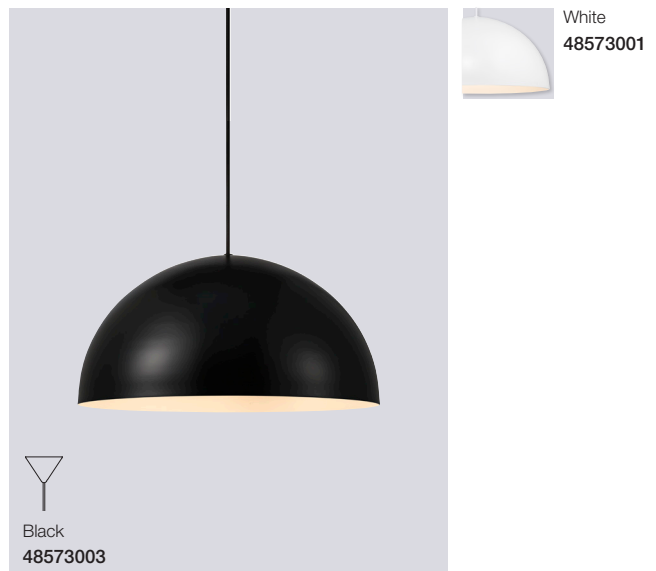

Miry Pendant

Masterbox	Qty 2
Size	H: 27,5 cm, W: 50 cm, L: 50 cm, Shade Ø: 50 cm
Material	Metal/Glass
IP Class	IP20, Class 2
Cable	Textile cable: Black/White 200 cm non replaceable
Canopy	Color: Black/White, Material: Metal Ø: 12,5 cm, H: 2,5 cm
Light source	E27, Max. 40W, Excl. light source,
Features	Contemporary and simple style, Opal white mouthblown glass and matte metal, Large pendant that creates visual volume

Ellen 30 Pendant

Masterbox	Qty 3
Size	Shade Ø: 30 cm, Shade H: 15 cm
Material	Metal/Plastic
IP Class	IP20, Class 2
Cable	Textile cable: White/Black 200 cm non replaceable
Canopy	Color: White/Black, Material: Plastic Ø: 12,3 cm, H: 8,7 cm
Light source	E27, Max. 40W, Excl. light source,
Features	Contemporary and simple style

Ellen 40 Pendant

Masterbox	Qty 2
Size	Shade Ø: 40 cm, Shade H: 20 cm
Material	Metal/Plastic
IP Class	IP20, Class 2
Cable	Textile cable: White/Black 200 cm non replaceable
Canopy	Color: White/Black, Material: Plastic Ø: 12,3 cm, H: 8,7 cm
Light source	E27, Max. 40W, Excl. light source,
Features	Contemporary and simple style