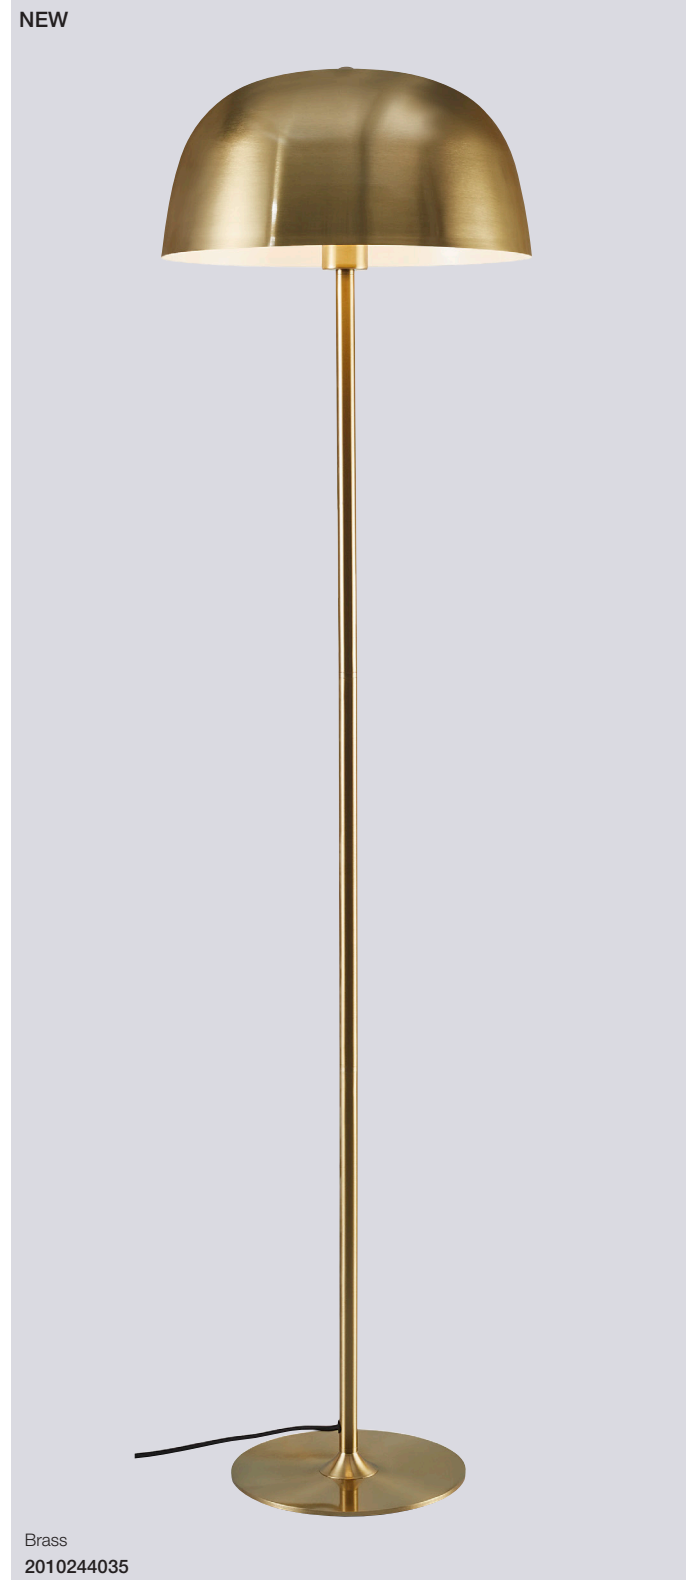

Cera Pendant

Masterbox	Qty 2
Size	W: 36 cm, L: 36 cm, Shade Ø: 36 cm, Shade H: 29 cm
Material	Metal
IP Class	IP20, Class 2
Cable	Textile cable: Black 200 cm non replaceable
Canopy	Color: Black, Material: Plastic Ø: 12,3 cm, H: 8,7 cm
Light source	E27, Max. 60W, Excl. light source,
Features	Glamorous style, Brass adds coziness and warmth to the interior

Cera Table

Masterbox	Qty 3
Size	H: 48 cm, Shade Ø: 24 cm, Pipe Ø: 1,6 cm, Base Ø: 18 cm
Material	Metal
IP Class	IP20, Class 2
Cable	Textile cable: Black 150 cm non replaceable Switch on cable
Light source	E14, Max. 40W, Excl. light source,
Features	Glamorous style, Brass adds coziness and warmth to the interior

Cera Floor

Masterbox	Qty 2
Size	H: 127 cm, Shade Ø: 36 cm, Pipe Ø: 1,9 cm, Base Ø: 24 cm
Material	Metal
IP Class	IP20, Class 2
Cable	Textile cable: Black 150 cm non replaceable Switch on cable
Light source	E27, Max. 60W, Excl. light source,
Features	Glamorous style, Brass adds coziness and warmth to the interior