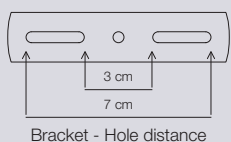

Grey
2010405010

Pine Wall

Masterbox Qty 3
Size H: 13,5 cm, W: 19,5 cm, L: 13,5 cm, Shade Ø: 13,5 cm,
Tilt angle: 90°
Material Metal
IP Class IP20, Class 2
Cable Cable: Black 150 cm replaceable
Switch on fixture
Light source GU10, Max. 15W, Excl. light source,
Features Industrial style, Beautiful light effect with holes in the shade,
Material mix with matt metal and brass details

Pine Table

Masterbox Qty 3
Size H: 47 cm, W: 15 cm, L: 21 cm, Shade Ø: 13,5 cm,
Pipe Ø: 1,53 cm, Base Ø: 15 cm, Tilt angle: 90°
Material Metal
IP Class IP20, Class 2
Cable Cable: Black 150 cm non replaceable
Switch on fixture
Light source GU10, Max. 15W, Excl. light source,
Features Industrial style, Beautiful light effect with holes in the shade,
Material mix with matt metal and brass details