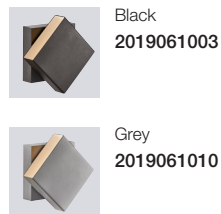

Fold 10 Wall by Bønnelycke mdd

- Masterbox** Qty 3
- Size** H: 14,8 cm, W: 10,5 cm, D: 5 cm
- Material** Aluminium/Plastic - Copper/Plastic - Galvanized steel/Plastic - Brass/Plastic - Corten/Plastic
- IP Class** IP54, Class 1
- Light source** Fixed LED, Incl. 2X3,5W LED, Up to 2X250 Lumen, Kelvin 3000, Life hours 30.000, Beam angle 205°, Not dimmable
- Features** 3 light effects included, Both up- and down-light, Parallel connection possible, 5 year LED guarantee

Fold 15 Wall by Bønnelycke mdd

- Masterbox** Qty 3
- Size** H: 21 cm, W: 14,8 cm, D: 5 cm
- Material** Aluminium/Plastic - Copper/Plastic - Galvanized steel/Plastic - Brass/Plastic - Metal/Plastic
- IP Class** IP54, Class 1
- Light source** Fixed LED, Incl. 2X3,5W LED, Up to 2X250 Lumen, Kelvin 3000, Life hours 30.000, Beam angle 205°, Not dimmable
- Features** 3 light effects included, Both up- and down-light, Parallel connection possible, 5 year LED guarantee

Turn Wall by Bønnelycke mdd

- Masterbox** Qty 3
- Size** W: 15 cm, L: 15 cm, D: 8,3 cm
- Material** Aluminium
- IP Class** IP54, Class 1
- Light source** Fixed LED, Incl. 13W LED, Lumen 970, Kelvin 2700, Life hours 30.000, RA 80, Beam angle 120°, Dimmable
- Features** 360° turnable shade, Parallel connection possible, Dimmable with wall dimmer, 5 year LED guarantee

Aleria Wall

- Masterbox** Qty 3
- Size** H: 10,7 cm, W: 11,5 cm, D: 14,7 cm
- Material** Metal
- IP Class** IP44, Class 1
- Light source** GU10, Max. 35W, Excl. light source,
- Features** Compact design, Fits GU10 smart bulb, Designed for both outdoor and bathroom use