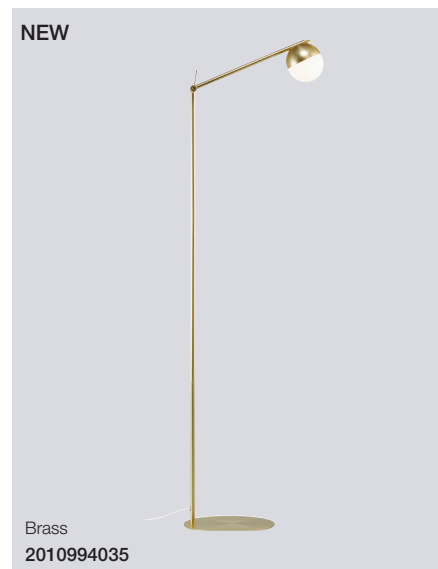

Brass, Opal white
2010953035

Black
2010971003

Contina Pendant

Masterbox	Qty 2
Size	H: 41,3 cm, W: 10 cm, L: 90 cm, Shade Ø: 10 cm
Material	Metal/Glass
IP Class	IP20, Class 2
Cable	Textile cable: Black/White 200 cm
Canopy	Color: Black, Material: Metal Ø: 40*5 cm, H: 2,5 cm
Light source	G9, Max. 5W, Excl. light source,
Features	Modern and glamour style, White opal mouthblown glass and black matte metal, Three lamp heads that emits a practical light

Contina Wall

Masterbox	Qty 3
Size	H: 37,2 cm, W: 12,5 cm, L: 73,6 cm, Shade Ø: 10 cm, Base Ø: 12 cm, Tilt angle: 165°
Material	Metal/Glass
IP Class	IP20, Class 2
Cable	Textile cable: Black/White 150 cm Switch on cable
Light source	G9, Max. 5W, Excl. light source,
Features	Modern and glamour style, White opal mouthblown glass and black matte metal, Flexible construction

Brass, Opal white
2010985035

Black
2010994003

Contina Pendant

Masterbox	Qty 3
Size	H: 48,5 cm, W: 15 cm, L: 27 cm, Shade Ø: 10 cm, Pipe Ø: 1,25 cm, Base Ø: 15 cm, Tilt angle: 130°
Material	Metal/Glass
IP Class	IP20, Class 2
Cable	Textile cable: Black/White 150 cm non replaceable Switch on cable
Light source	G9, Max. 5W, Excl. light source,
Features	Modern and glamour style, White opal mouthblown glass and black matte metal, Adjustable head to both sides and up/down

Contina Floor

Masterbox	Qty 2
Size	H: 139,5 cm, W: 25 cm, L: 35,5 cm, Shade Ø: 10 cm, Pipe Ø: 1,35 cm, Base Ø: 25 cm, Tilt angle: 140°
Material	Metal/Glass
IP Class	IP20, Class 2
Cable	Textile cable: Black/White 150 cm non replaceable Switch on cable
Light source	G9, Max. 5W, Excl. light source,
Features	Modern and glamour style, White opal mouthblown glass and black matte metal, Adjustable head to both sides and up/down