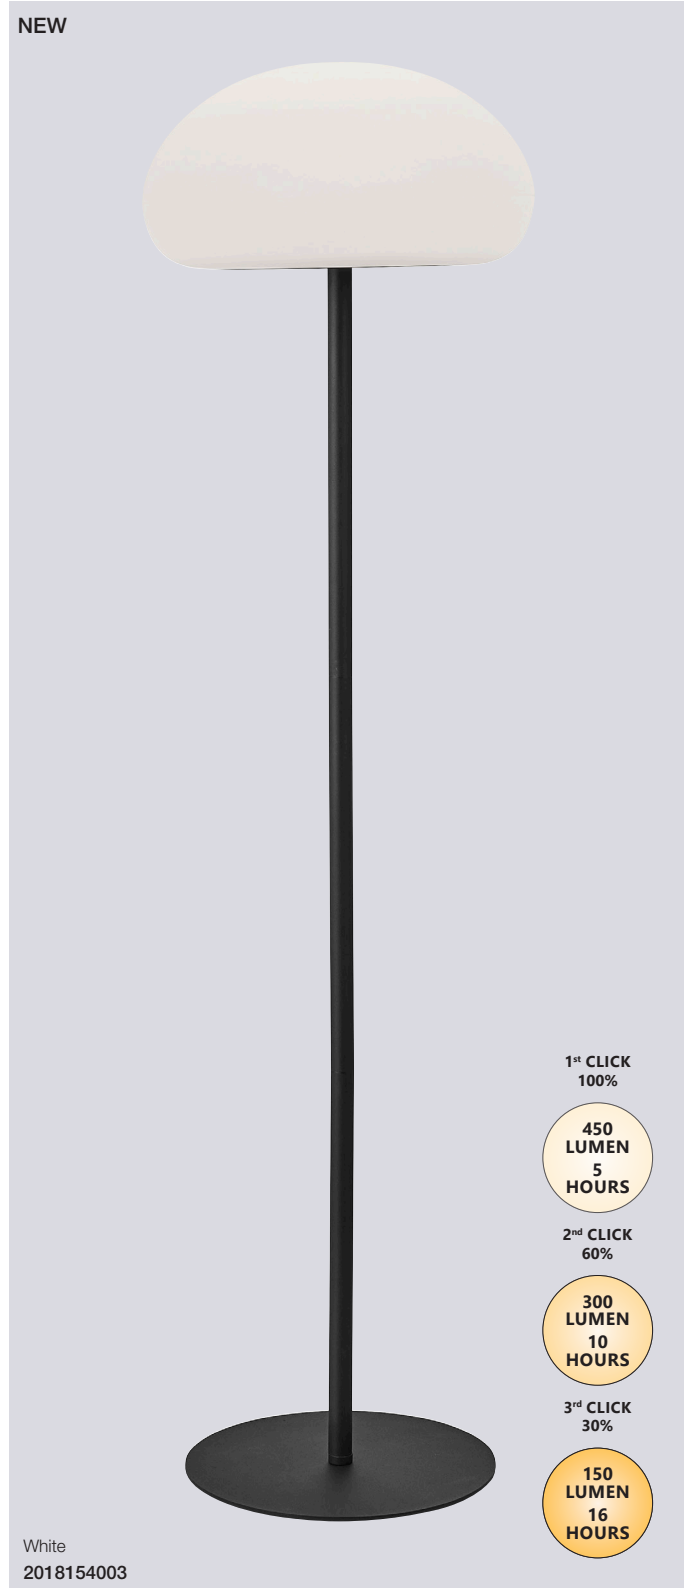

Sponge 20 Pendant Portable by Says Who

Masterbox	Qty 3
Size	H: 55,4 cm, W: 20 cm, L: 20 cm, Ø: 20 cm, Shade Ø: 20 cm, Pipe Ø: 2,3 cm
Material	Plastic/Metal
IP Class	IP65, Class 3
Light source	Fixed LED, Incl. 4,8W LED, Incl. 3-Step MOODMAKER™, Lumen 300, Kelvin 2700, Life hours 30.000, RA 80
Features	Long life battery, Durable materials, High lumen output with 3 step dimming, 5 year LED guarantee

342

Sponge 34 Floor Portable by Says Who

Masterbox	Qty 3
Size	H: 126 cm, W: 34 cm, L: 34 cm, Ø: 34 cm, Pipe Ø: 2,3 cm, Base Ø: 28,5 cm
Material	Plastic/Metal
IP Class	IP65, Class 3
Light source	Fixed LED, Incl. 6,8W LED, Incl. 3-Step MOODMAKER™, Lumen 450, Kelvin 2700, Life hours 30.000, RA 80
Features	Long life battery, Durable materials, High lumen output with 3 step dimming, 5 year LED guarantee