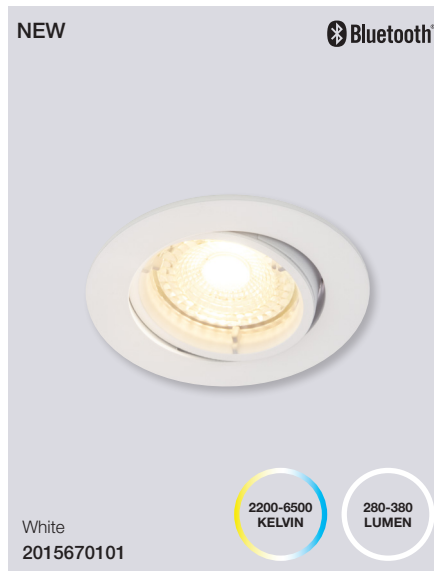

Carina Smart Light Downlight

Masterbox	Qty 3
Light source	GU10, Lumen 410, Kelvin 2200-6500, Life hours 15.000, RA 80, Beam angle 36°
Features	Twist-lock for easy mounting of smart bulbs, Bluetooth connection to Nordlux Smart Light, Retrofit smart GU10 bulb included

Carina Smart Light 3-kit Downlight

Masterbox	Qty 3
Light source	GU10, Lumen 410, Kelvin 2200-6500, Life hours 15.000, RA 80, Beam angle 36°, Not dimmable
Features	Twist-lock for easy mounting of smart bulbs, Bluetooth connection to Nordlux Smart Light, Retrofit smart GU10 bulb included

Carina Smart Light Square 3-Kit Downlight

Masterbox	Qty 3
Light source	GU10, Lumen 410, Kelvin 2200-6500, Life hours 15.000, RA 80, Beam angle 36°, Not dimmable
Features	Twist-lock for easy mounting of smart bulbs, Bluetooth connection to Nordlux Smart Light, Retrofit smart GU10 bulb included