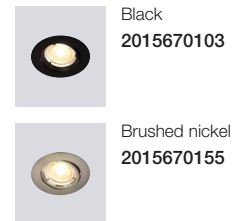

Carina Smart Light Downlight

Masterbox	Qty 3
Light source	GU10, Lumen 410, Kelvin 2200-6500, Life hours 15.000, RA 80, Beam angle 36°
Features	Twist-lock for easy mounting of smart bulbs, Bluetooth connection to Nordlux Smart Light, Retrofit smart GU10 bulb included

Carina Smart Light 3-kit Downlight

Masterbox	Qty 3
Light source	GU10, Lumen 410, Kelvin 2200-6500, Life hours 15.000, RA 80, Beam angle 36°, Not dimmable
Features	Twist-lock for easy mounting of smart bulbs, Bluetooth connection to Nordlux Smart Light, Retrofit smart GU10 bulb included