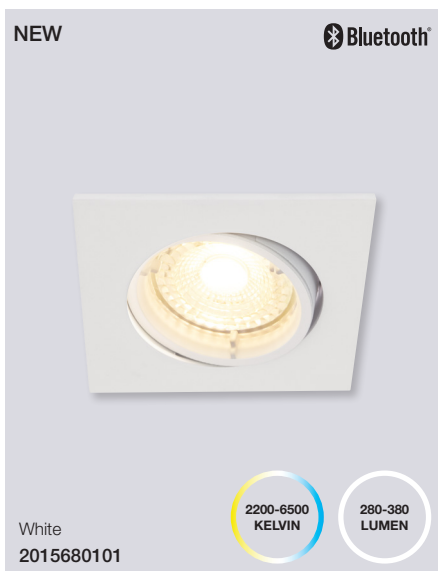

Carina Smart Light Downlight

Masterbox	Qty 3
Light source	GU10, Lumen 410, Kelvin 2200-6500, Life hours 15.000, RA 80, Beam angle 36°
Features	Twist-lock for easy mounting of smart bulbs, Bluetooth connection to Nordlux Smart Light, Retrofit smart GU10 bulb included

Carina Smart Light 3-kit Downlight

Masterbox	Qty 3
Light source	GU10, Lumen 410, Kelvin 2200-6500, Life hours 15.000, RA 80, Beam angle 36°, Not dimmable
Features	Twist-lock for easy mounting of smart bulbs, Bluetooth connection to Nordlux Smart Light, Retrofit smart GU10 bulb included

Carina Smart Light Square 3-Kit Downlight

Masterbox	Qty 3
Light source	GU10, Lumen 410, Kelvin 2200-6500, Life hours 15.000, RA 80, Beam angle 36°, Not dimmable
Features	Twist-lock for easy mounting of smart bulbs, Bluetooth connection to Nordlux Smart Light, Retrofit smart GU10 bulb included