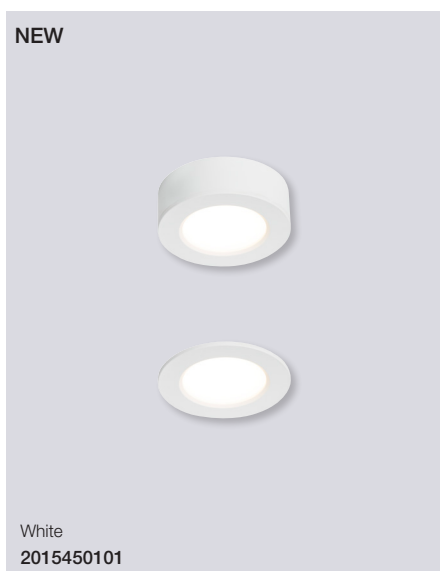

Bity Under cabinet

Masterbox	Qty 6
Size	H: 2,3 cm, W: 5,8 cm, L: 40 cm, D: 2,3 cm
Material	Plastic/Plastic
IP Class	IP20, Class 2
Light source	Fixed LED, Incl. 6W LED, Lumen 540, Kelvin 4000, Life hours 25.000, RA 80, Beam angle 120°, Not dimmable
Features	On/Off by PIR hand movement motion sensor, Installation brackets included, Rear cable entry, 5 year LED guarantee

Bity Under cabinet

Masterbox	Qty 4
Size	H: 2,3 cm, W: 5,8 cm, L: 55 cm, D: 2,3 cm
Material	Plastic/Plastic
IP Class	IP20, Class 2
Light source	Fixed LED, Incl. 9W LED, Lumen 800, Kelvin 4000, Life hours 25.000, RA 80, Beam angle 120°, Not dimmable
Features	On/Off by PIR hand movement motion sensor, Installation brackets included, Rear cable entry, 5 year LED guarantee

Kitchenio 1-kit Under cabinet

Masterbox	Qty 3
Size	H: 2,1 cm, W: 6,4 cm, L: 6,4 cm, D: 2,1 cm, Ø: 6,4 cm
Material	Plastic/Plastic
IP Class	IP20, Class 2
Light source	Fixed LED, Incl. 2W LED, Lumen 170, Kelvin 3000-4000, Life hours 25.000, RA 80, Beam angle 110°, Not dimmable
Features	2-Step MOODMAKER 3000K/4000K by switch optional, Parallel connection possible memory+reset option, Recessed or surface mounting screw/taped incl., 5 year LED guarantee

Kitchenio 3-kit Under cabinet

Masterbox	Qty 3
Size	H: 2,1 cm, W: 6,4 cm, L: 6,4 cm, Ø: 6,4 cm
Material	Plastic/Plastic
IP Class	IP20, Class 2
Light source	Fixed LED, Incl. 3X2W LED, Lumen 3X170, Kelvin 3000/4000, Life hours 25.000, RA 80, Beam angle 110°, Not dimmable
Features	2-Step MOODMAKER 3000K/4000K by switch optional, Parallel connection possible memory+reset option, Recessed or surface mounting screw/taped incl., 5 year LED guarantee